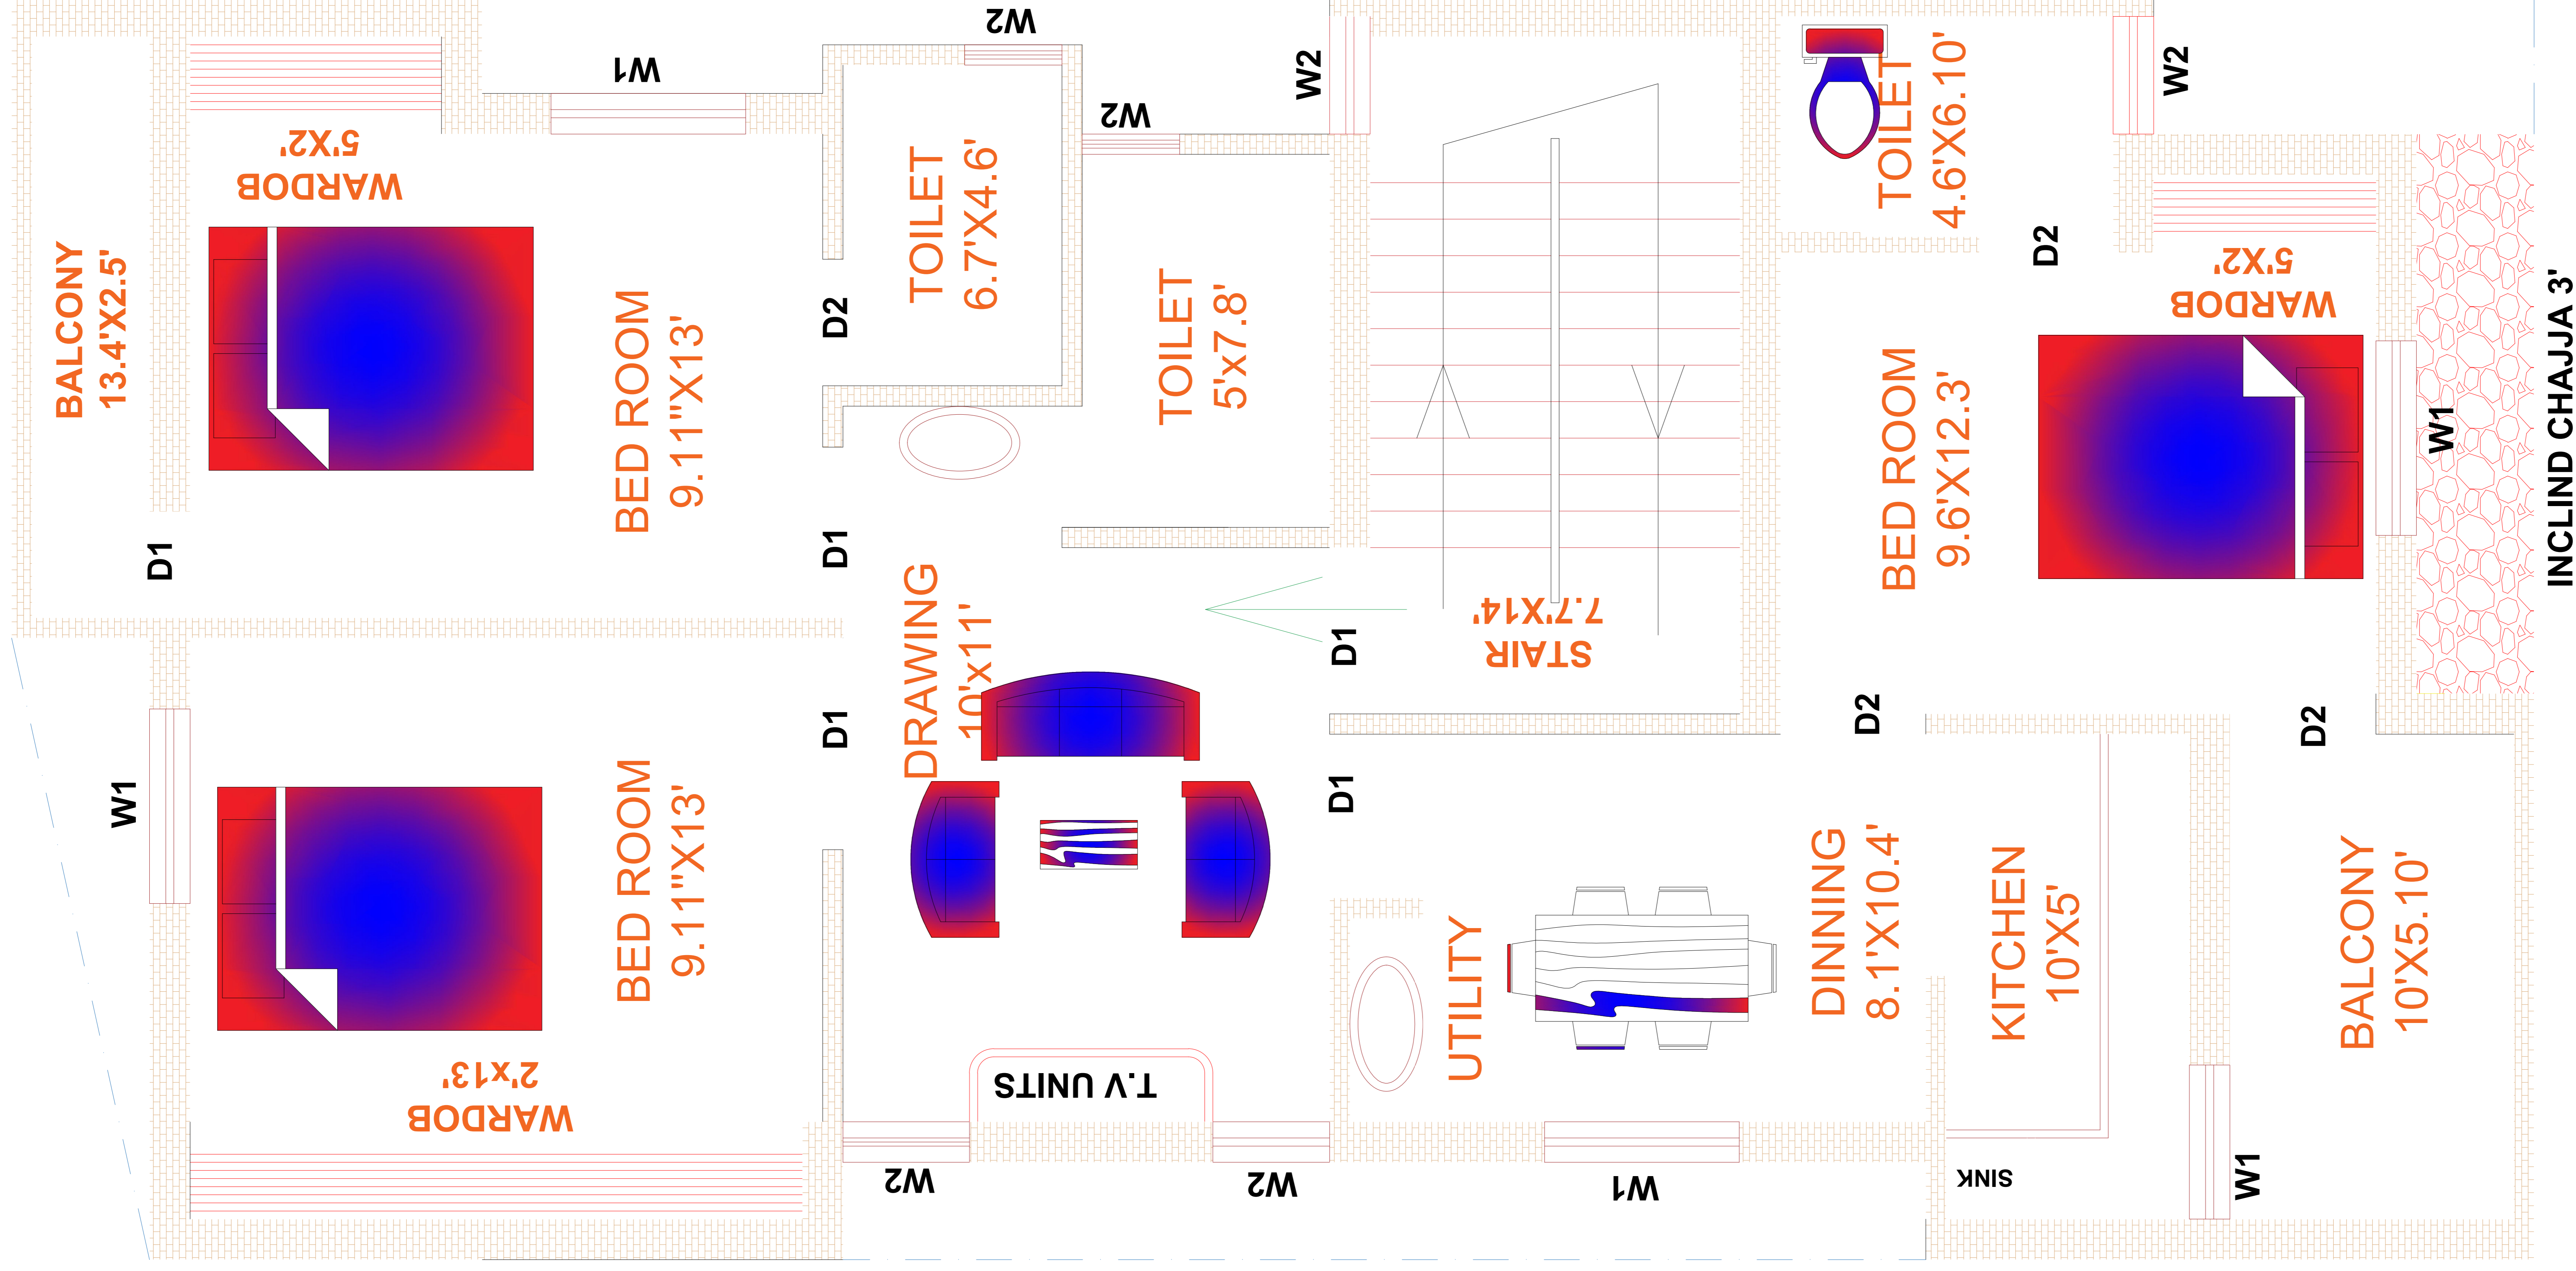

SCALE 1:1

PLOT AREA 26.1'X55'

DATE - 02.NOV.2024

DWG- LAYOUT PLAN  
OWNER - MR, R, PRASAD  
DRAWN BY- AMIT KR,  
LE - RMC/LE/0076/20021  
M - 8809371523,8986647688

FIRST FLOOR