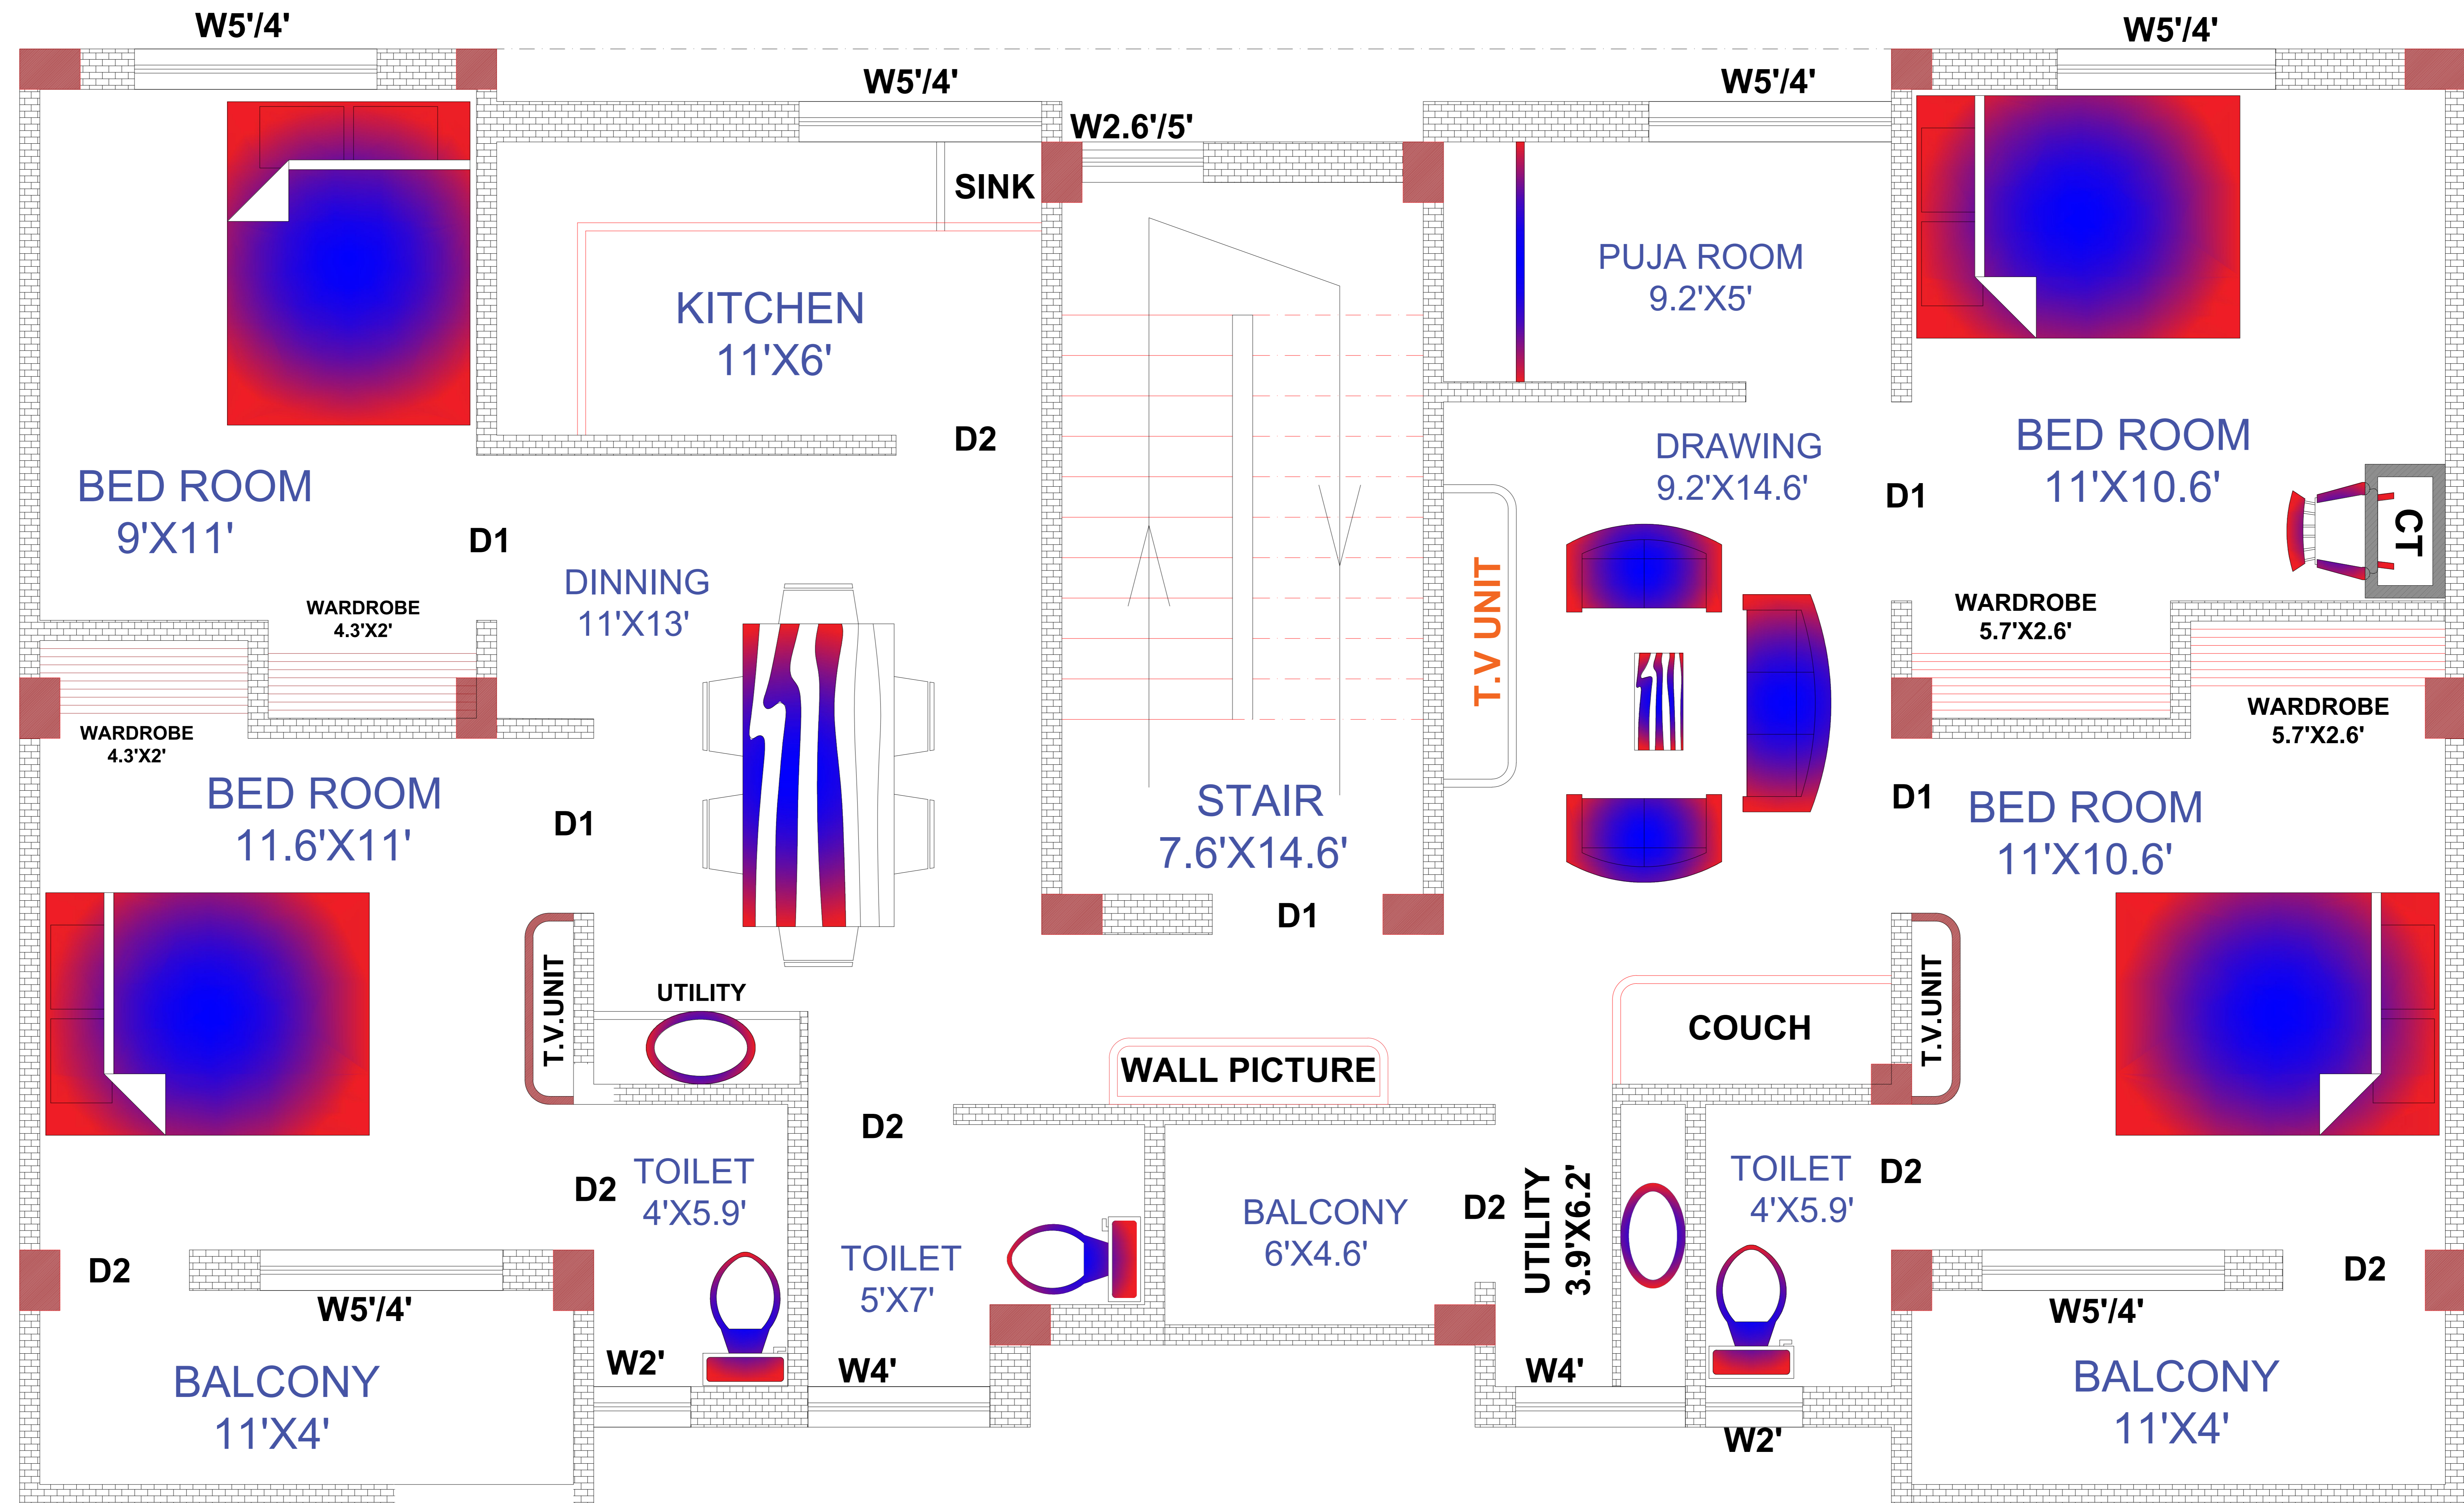

SCALE 1:1
PLOT AREA 51'X30'

DATE - 27/10.2024

FIRST FLOOR

DWG- LAYOUT PLAN
OWNER - MR, MANOJ KUMAR
DRAWN BY- AMIT KR,
LE - RMC/LE/0076/20021
M - 8809371523,8986647688